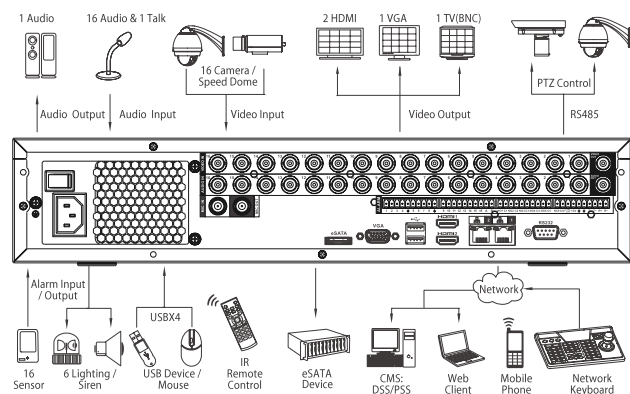

System Connection

* Takes HCVR7816S as an example

Technical Specifications

Model	DH-HCVR7804S	DH-HCVR7808S	DH-HCVR7816S
System			
Main Processor	Embedded processor		
Operating System	Embedded LINUX		
Video			
Input	4 channel, BNC	8 channel, BNC	16 channel, BNC
Standard	NTSC(525Line, 60f/s), PAL(625Line, 50f/s)		
Audio			
Input	4 channel, BNC	8 channel, BNC	16 channel, BNC
Output	1 channel, BNC		
Two-way Talk	1 channel input, 1 channel output, BNC		
Display			
Interface	2 HDMI, 1 VGA, 1BNC		
Resolution	1920×1080, 1280×1024, 1280×720, 1024×768		
Display Split	1/4	1/4/8/9	1/4/8/9/16
Privacy Masking	4 rectangular zones (each camera)		
OSD	Camera title, Time, Video loss, Camera lock, Motion detection, Recording		
Recording			
Video/Audio Compression	H.264 / G.711		
Resolution	1080P(1920×1080/1920×900)/720P(1280×720/1280×600)/960H(960×576/960×480)/D1/4CIF(704×576/704×480) / CIF(352×288/352×240) / QCIF(176×144/176×120)		
Record Rate	Main stream	1080P/720P/960H/D1/HD1/2CIF/CIF(1~25/30fps)	
	Extra stream	CIF/QCIF(1~25/30fps)	
Bit Rate	48~8192Kb/s		
Record Mode	Manual, Schedule(Regular(Continuous), MD, Alarm), Stop		
Record Interval	1~120 min (default: 60 min), Pre-record: 1~30 sec, Post-record: 10~300 sec		
Video Detection & Alarm			
Trigger Event	Recording, PTZ, Tour, Alarm, Video Push, Email, FTP, Spot, Buzzer & Screen tips		
Video Detection	Motion Detection, MD Zones: 396(22×18), Video Loss & Camera Blank		
Alarm Input	4 channel	8 channel	16 channel
Relay Output	6 channel		
Playback & Backup			
Sync Playback	1/4	1/4/8	1/4/8/16
Search Mode	Time/Date, Alarm, MD & Exact search (accurate to second), Smart search		
Playback Functions	Play, Pause, Stop, Rewind, Fast play, Slow play, Next file, Previous file, Next camera, Previous camera, Full screen, Repeat, Shuffle, Backup selection, Digital zoom		
Backup Mode	USB Device / eSATA Device / Internal SATA burner/ Network		
Network			
Ethernet	2RJ-45 port (10/100M/1000M)		
Network Functions	HTTP, IPv4/IPv6, TCP/IP, UPNP, RTSP, UDP, SMTP, NTP, DHCP, DNS, PPPoE, DDNS, FTP, IP Filter, Alarm Server		
Max. User Access	128 users		
Smart Phone	iPhone, iPad, Android, Windows Phone		
Storage			
Internal HDD	8 SATA ports (8HDDs or 6HDDs+1CD/DVD-RW), up to 32TB		
External HDD	1 eSATA port (Max 4 SATA HDDs), up to 16TB		
Auxiliary Interface			
USB Interface	4 ports (2 Rear), USB2.0		
RS232	1 port, For PC communication & Keyboard		
RS485	1 port, For PTZ control, 1port for keyboard		
General			
Power Supply	AC 100~240 V, 50/60 Hz		
Power Consumption	40W(without HDD)		
Working Environment	-10 ~ +55°C / 10~90%RH / 86~106kpa		
Dimension(W×D×H)	2U, 440mm×460mm×89mm		
Weight	6.5kg(without HDD)