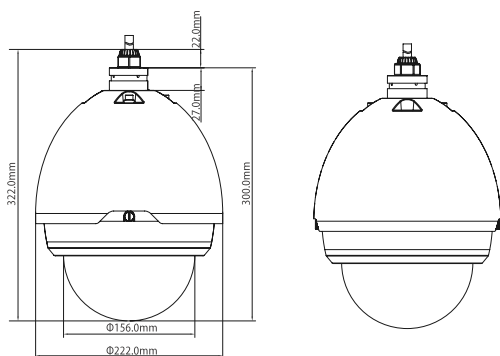

### Features

- 20x optical zoom
- Max 50/60fps@720P resolution
- DWDR, Day/Night(ICR), Ultra DNR, Auto iris, Auto focus
- Control over coaxial cable, long distance real-time transmission
- Max 400°/s pan speed, 360° endless pan rotation
- Up to 255 presets, 5 auto scan, 8 tour, 5 pattern
- Built-in 2/1 alarm in/out
- Support intelligent 3D positioning with DH-SD protocol
- IP66

### Dimensions (mm)