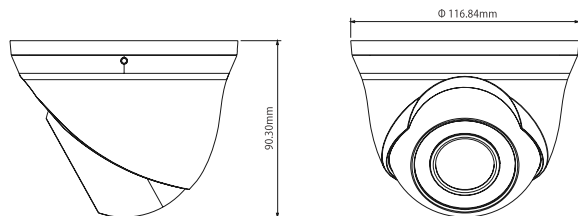

## 1.3Megapixel 720P Water-proof IR HDCVI Mini Dome Camera

### Dimensions (mm)

### Technical Specifications

Model	DH-HAC-HDW3103CP	DH-HAC-HDW3103CN
<b>Camera</b>		
Image Sensor	1/3" 1.3Megapixel CMOS	
Effective Pixels	1280(H)×960(V)	
Electronic Shutter	4/25s~1/45,000s	4/30s~1/54,000s
Video Frame Rate	1280×720@25 fps; 1280×720@30 fps; 1280×720@50 fps; 1280×720@60 fps	
Synchronization	Internal	
Mini. Illumination	Color: 0.01Lux@F1.2(AGC ON), 0Lux@F1.2 (IR on)	
Video Output	1-channel BNC HDCVI high definition video output/ CVBS standard definition video output (Can switch)	
<b>Camera Features</b>		
Max. IR LEDs Length	30m, Smart IR	
Day/Night	Auto(ICR) / Color / B/W	
Noise Reduction	2D/3D	
OSD Menu	Support	
<b>Lens</b>		
Focal length	2.8~8mm sync focus lens, motorized zoom	
Mount Type	Φ14	
<b>General</b>		
Power Supply	DC12V±10%	
Power Consumption	Max 8.8W	
Working Environment	-30°C~+60°C / Less than 95%RH (no condensation)	
Transmission Distance	Over 500m via 75-3 coaxial cable	
Ingress Protection	IP66	
Dimensions(W×D×H)	116.84mm×90.3mm	
Weight	0.7kg	