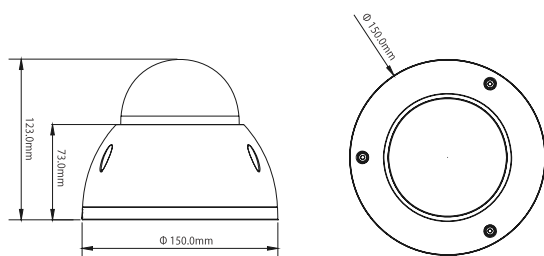

## 1.3Megapixel 720P Vandal-proof HDCVI IR Dome Camera

### Features

- 1/3" 1.3Megapixel CMOS
- 25/30/50/60fps@720P
- High speed, long distance real-time transmission
- HD and standard definition switch
- OSD Menu, control over coaxial cable
- Day/Night(ICR), AWB, AGC, BLC, 3D-DNR
- 2.8~8mm sync focus lens, motorized zoom
- Max. IR LEDs length 20m, Smart IR
- IP66, IK10, DC12V

### Dimensions (mm)

### Technical Specifications

Model	DH-HAC-HDBW3103EP	DH-HAC-HDBW3103EN
<b>Camera</b>		
Image Sensor	1/3" 1.3Megapixel CMOS	
Effective Pixels	1280(H)×960(V)	
Electronic Shutter	4/25s~1/45,000s	4/30s~1/54,000s
Video Frame Rate	1280×720@25 fps; 1280×720@30 fps; 1280×720@50 fps; 1280×720@60 fps	
Synchronization	Internal	
Mini. Illumination	0.01Lux@ (F1.2, AGC ON), 0 Lux IR on	
Video Output	1-channel BNC HDCVI high definition video output/ CVBS standard definition video output (Can switch)	
<b>Camera Features</b>		
Max. IR LEDs Length	20m, Smart IR	
Day/Night	Auto(ICR) / Color / B/W	
Noise Reduction	2D/3D	
OSD Menu	Support	
<b>Lens</b>		
Focal length	2.8~8mm sync focus lens, motorized zoom	
Mount Type	Φ14	
<b>General</b>		
Power Supply	DC12V±10%	
Power Consumption	Max 8.8W	
Working Environment	-30°C~+60°C / Less than 95%RH (no condensation)	
Transmission Distance	Over 500m via 75-3 coaxial cable	
Ingress Protection	IP66 & IK10	
Dimensions(W×D×H)	150mm×123mm	
Weight	1.0kg	