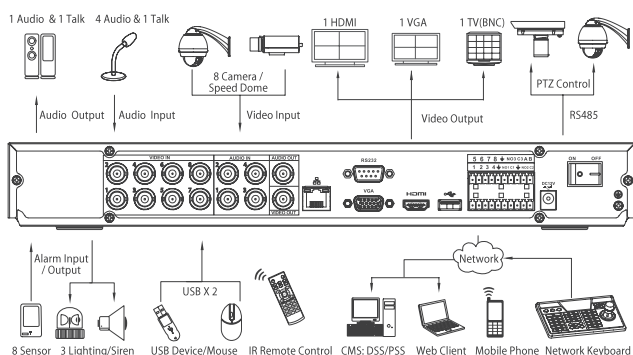

System Connection

* Takes HCVR5208A as an example

Technical Specifications

Model	DH-HCVR5204A	DH-HCVR5208A	DH-HCVR5216A
System			
Main Processor	Embedded processor		
Operating System	Embedded LINUX		
Video			
Input	4 channel, BNC	8 channel, BNC	16 channel, BNC
Standard	NTSC(525Line, 60f/s), PAL(625Line, 50f/s)		
Audio			
Input	4 channel, BNC		
Output	1 channel, BNC		
Two-way Talk	Reuse audio input/output channel 1		
Display			
Interface	1 HDMI, 1 VGA, 1 BNC		
Resolution	1920×1080, 1280×1024, 1280×720, 1024×768, 800×600		
Display Split	1/4	1/4/8/9	1/4/8/9/16
Privacy Masking	4 rectangular zones (each camera)		
OSD	Camera title, Time, Video loss, Camera lock, Motion detection, Recording		
Recording			
Video/Audio Compression	H.264 / G.711		
Resolution	720P(1280×720/1280×600)/960H(960×576/960×480)/D1/4CIF(704×576/704×480) / CIF(352×288/352×240) / QCIF(176×144/176×120)		
Record Rate	Main stream	720P/960H/D1/HD1/2CIF/CIF(1~25/30fps)	
	Extra stream	CIF/QCIF(1~25/30fps)	
Bit Rate	48~6144Kb/s		
Record Mode	Manual, Schedule(Regular(Continuous), MD), Stop		
Record Interval	1~120 min (default: 60 min), Pre-record: 1~30 sec, Post-record: 10~300 sec		
Video Detection & Alarm			
Trigger Event	Recording, PTZ, Tour, Video Push, Email, FTP, Spot, Buzzer & Screen tips		
Video Detection	Motion Detection, MD Zones: 396(22×18), Video Loss & Camera Blank		
Alarm Input	4 channel	8 channel	16 channel
Relay Output	3 channel		
Playback & Backup			
Sync Playback	1/4	1/4/8	1/4/8/16
Search Mode	Time/Date, MD & Exact search (accurate to second)		
Playback Functions	Play, Pause, Stop, Rewind, Fast play, Slow play, Next file, Previous file, Next camera, Previous camera, Full screen, Repeat, Shuffle, Backup selection, Digital zoom		
Backup Mode	USB Device / Network		
Network			
Ethernet	RJ-45 port (10/100M/1000M)		
Network Functions	HTTP, IPv4/IPv6, TCP/IP, UPNP, RTSP, UDP, SMTP, NTP, DHCP, DNS, PPPoE, DDNS, FTP, IP Filter		
Max. User Access	128 users		
Smart Phone	iPhone, iPad, Android, Windows Phone		
Storage			
Internal HDD	2 SATA port, up to 8TB		
Auxiliary Interface			
USB Interface	2 ports(1 Rear), USB2.0		
RS232	1 port, For PC communication & Keyboard		
RS485	1 port, For PTZ control		
General			
Power Supply	DC12V/5A		
Power Consumption	15W(without HDD)		
Working Environment	-10 ~ +55°C / 10~90%RH / 86~106kpa		
Dimension(W×D×H)	1U, 375mm×285mm×45mm		
Weight	2.35kg (without HDD)