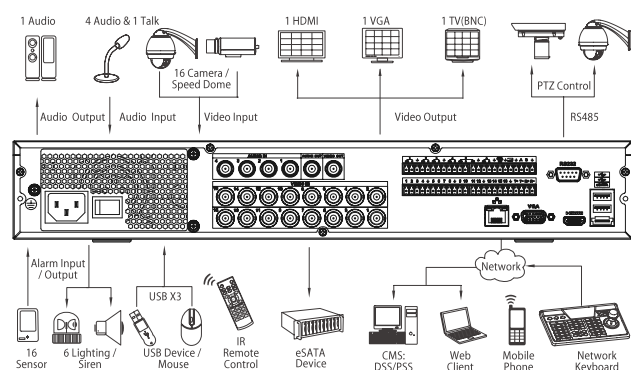

System Connection

* Takes HCVR5416L as an example

Technical Specifications

Model	DH-HCVR5404L	DH-HCVR5408L	DH-HCVR5416L
System			
Main Processor	Embedded processor		
Operating System	Embedded LINUX		
Video			
Input	4 channel, BNC	8 channel, BNC	16 channel, BNC
Standard	NTSC(525Line, 60f/s), PAL(625Line, 50f/s)		
Audio			
Input	4 channel, BNC		
Output	1 channel, BNC		
Two-way Talk	Reuse audio input/output channel 1		
Display			
Interface	1 HDMI, 1 VGA, 1BNC		
Resolution	1920×1080, 1280×1024, 1280×720, 1024×768, 800×600		
Display Split	1/4	1/4/8/9	1/4/8/9/16
Privacy Masking	4 rectangular zones (each camera)		
OSD	Camera title, Time, Video loss, Camera lock, Motion detection, Recording		
Recording			
Video/Audio Compression	H.264 / G.711		
Resolution	720P(1280×720/1280×600)/960H(960×576/960×480)/D1/4CIF(704×576/704×480) / CIF(352×288/352×240) / QCIF(176×144/176×120)		
Record Rate	Main stream	720P/960H/D1/HD1/2CIF/CIF(1~25/30fps)	
	Extra stream	CIF/QCIF(1~25/30fps)	
Bit Rate	48~6144Kb/s		
Record Mode	Manual, Schedule(Regular(Continuous), MD), Stop		
Record Interval	1~120 min (default: 60 min), Pre-record: 1~30 sec, Post-record: 10~300 sec		
Video Detection & Alarm			
Trigger Event	Recording, PTZ, Tour, Video Push, Email, FTP, Spot, Buzzer & Screen tips		
Video Detection	Motion Detection, MD Zones: 396(22×18), Video Loss & Camera Blank		
Alarm Input	4 channel	8 channel	16 channel
Relay Output	6 channel		
Playback & Backup			
Sync Playback	1/4	1/4/8	1/4/8/16
Search Mode	Time/Date, MD & Exact search (accurate to second)		
Playback Functions	Play, Pause, Stop, Rewind, Fast play, Slow play, Next file, Previous file, Next camera, Previous camera, Full screen, Repeat, Shuffle, Backup selection, Digital zoom		
Backup Mode	USB Device / Network		
Network			
Ethernet	RJ-45 port (10/100M/1000M)		
Network Functions	HTTP, IPv4/IPv6, TCP/IP, UPNP, RTSP, UDP, SMTP, NTP, DHCP, DNS, PPPoE, DDNS, FTP, IP Filter		
Max. User Access	128 users		
Smart Phone	iPhone, iPad, Android, Windows Phone		
Storage			
Internal HDD	4 SATA port, up to 16TB		
External HDD	1 eSATA port (Max 4 SATA HDDs), up to 16TB		
Auxiliary Interface			
USB Interface	3 ports (2 Rear), USB2.0		
RS232	1 port, For PC communication & Keyboard		
RS485	1 port, For PTZ control		
General			
Power Supply	AC 100~240 V, 50/60 Hz		
Power Consumption	25W	30W	40W
Working Environment	-10 ~ +55°C / 10~90%RH / 86~106kpa		
Dimension(W×D×H)	1.5U, 440mm×460mm×68mm		
Weight	6.0kg (without HDD)