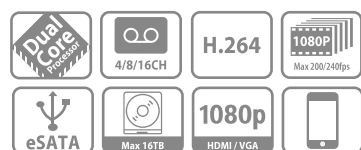

DH-HCVR7404/7408/7416L

4/8/16 All Channel 1080P 1.5U HDCVI DVR

Features

- Up to 4/8/16 cameras with 1080p realtime preview
- H.264 dual-stream video compression
- HCVR7404/7408/7416L: All channel 1080P
- HDMI / VGA / TV simultaneous video output
- All channel synchronous playback, GRID interface & smart search
- 3D intelligent positioning with Dahua PTZ dome camera
- Support 4 SATA HDD up to 16TB, 1 eSATA up to 16TB, 3 USB2.0
- Multiple network monitoring: Web viewer, CMS(DSS/PSS) & DMSS