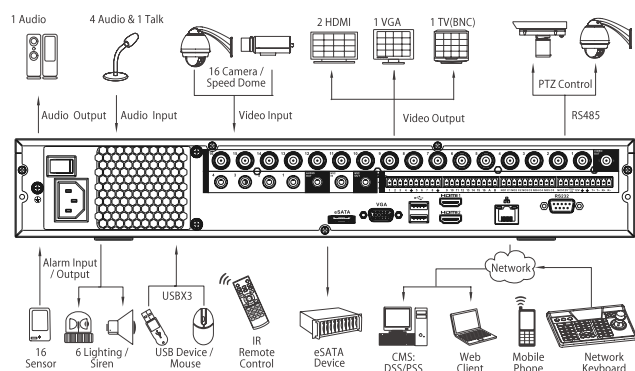

System Connection

* Takes HCVR7416L as an example

Technical Specifications

Model	DH-HCVR7404L	DH-HCVR7408L	DH-HCVR7416L
System			
Main Processor	Embedded processor		
Operating System	Embedded LINUX		
Video			
Input	4 channel, BNC	8 channel, BNC	16 channel, BNC
Standard	NTSC(525Line, 60f/s), PAL(625Line, 50f/s)		
Audio			
Input	4 channel, BNC		
Output	1 channel, BNC		
Two-way Talk	1 channel input, 1 channel output, BNC		
Display			
Interface	2 HDMI, 1 VGA, 1BNC		
Resolution	1920×1080, 1280×1024, 1280×720, 1024×768, 800×600		
Display Split	1/4	1/4/8/9	1/4/8/9/16
Privacy Masking	4 rectangular zones (each camera)		
OSD	Camera title, Time, Video loss, Camera lock, Motion detection, Recording		
Recording			
Video/Audio Compression	H.264 / G.711		
Resolution	1080P(1920×1080/1920×900)/720P(1280×720/1280×600)/960H(960×576/960×480)/D1/4CIF(704×576/704×480)/CIF(352×288/352×240)/QCIF(176×144/176×120)		
Record Rate	Main stream	1080P/720P/960H/D1/HD1/2CIF/CIF(1~25/30fps)	
	Extra stream	CIF/QCIF(1~25/30fps)	
Bit Rate	48~8192Kb/s		
Record Mode	Manual, Schedule(Regular(Continuous), MD), Stop		
Record Interval	1~120 min (default: 60 min), Pre-record: 1~30 sec, Post-record: 10~300 sec		
Video Detection & Alarm			
Trigger Event	Recording, PTZ, Tour, Video Push, Email, FTP, Spot, Buzzer & Screen tips		
Video Detection	Motion Detection, MD Zones: 396(22×18), Video Loss & Camera Blank		
Alarm Input	4 channel	8 channel	16 channel
Relay Output	6 channel		
Playback & Backup			
Sync Playback	1/4	1/4/8	1/4/8/16
Search Mode	Time/Date, MD & Exact search (accurate to second)		
Playback Functions	Play, Pause, Stop, Rewind, Fast play, Slow play, Next file, Previous file, Next camera, Previous camera, Full screen, Repeat, Shuffle, Backup selection, Digital zoom		
Backup Mode	USB Device / eSATA Device / Internal SATA burner/ Network		
Network			
Ethernet	RJ-45 port (10/100M/1000M)		
Network Functions	HTTP, IPv4/IPv6, TCP/IP, UPNP, RTSP, UDP, SMTP, NTP, DHCP, DNS, PPPOE, DDNS, FTP, IP Filter		
Max. User Access	128 users		
Smart Phone	iPhone, iPad, Android, Windows Phone		
Storage			
Internal HDD	4 SATA port, up to 16TB		
External HDD	1 eSATA port (Max 4 SATA HDDs), up to 16TB		
Auxiliary Interface			
USB Interface	3 ports(2 Rear), USB2.0		
RS232	1 port, For PC communication & Keyboard		
RS485	1 port, For PTZ control		
General			
Power Supply	AC 100~240 V, 50/60 Hz		
Power Consumption	40W(without HDD)		
Working Environment	-10 ~ +55°C / 10~90%RH / 86~106kpa		
Dimension(W×D×H)	1.5U, 440mm×460mm×68mm		
Weight	6.0kg(without HDD)